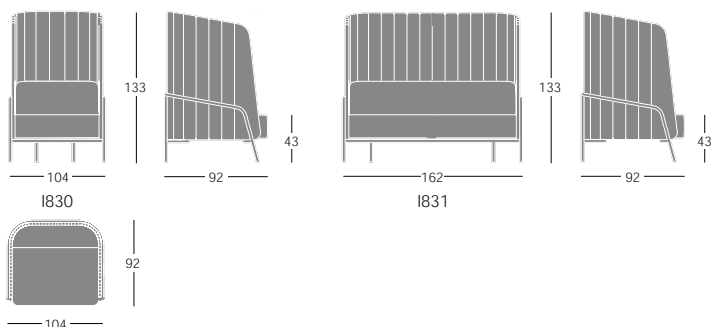

Dimensions

Matériel client

(dossier haut)

Pour l'envoi de tissu ou similicuir client se reporter au formulaire à la fin du tarif à retourner impérativement complété et signé

Art. 1830 Métrage pour tissu en teinte unie - seule assise: pour 1 pc seule 370 cm (H.140 cm)

Art. 1831 Métrage pour tissu en teinte unie - seule assise: pour 1 pc seule 460 cm (H.140 cm)

Art. 1830 Métrage pour tissu en teinte unie - assise et dossier: pour 1 pc seule 920 cm (H.140 cm)

Art. 1831 Métrage pour tissu en teinte unie - assise et dossier: pour 1 pc seule 1100 cm (H.140 cm)

Art. INC1 Métrage pour tissu en teinte unie pour 1 pc: 45 cm (H.140 cm)