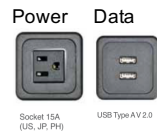

C0220VACDC

Selection of 3 interconnected outlets or USB communications ports for USA
 (product only; it does NOT include installation by electrician per local ordinances)

1095

NOLDOR INFO

See pages 140+ for specific patterns noted above