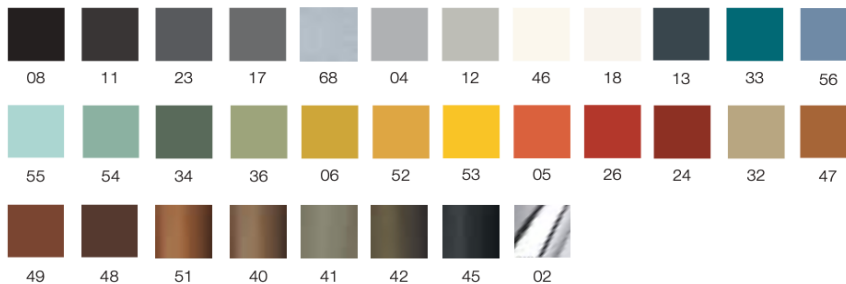

UPHOLSTERY CHOICES FOR THE NOLDOR "OUTER BACK" :

CODE X - CAMIRA RIVET or MAIN LINE FLAX
CODE B - CAMIRA BLAZER or REMIX 3; GABRIEL STEP MELANGE
CODE K - KVADRAT ATLAS, CANVAS 2, or STEELCUT TRIO 3

	yds	com	1	2	3	4	5	6	7	8	9	10	wt
LOW BACK ARMCHAIR 41w, 36d, 35h, 17sh						02 chrome add		338					
I832-X	4.75	5,547	5,785	5,975	6,165	6,355	6,545	6,735	6,925	7,115	7,305	7,495	69
I832-B	4.75	6,325	6,563	6,753	6,943	7,133	7,323	7,513	7,703	7,893	8,083	8,273	69
I832-K	4.75	6,661	6,899	7,089	7,279	7,469	7,659	7,849	8,039	8,229	8,419	8,609	69
LOW BACK LOVESEAT 64w, 36d, 35h, 17sh						02 chrome add		535					
I833-X	5.75	7,137	7,425	7,655	7,885	8,115	8,345	8,575	8,805	9,035	9,265	9,495	133
I833-B	5.75	7,967	8,255	8,485	8,715	8,945	9,175	9,405	9,635	9,865	10,095	10,325	133
I833-K	5.75	8,485	8,773	9,003	9,233	9,463	9,693	9,923	10,153	10,383	10,613	10,843	133
SMALL PILLOW 23.5w, 12d INC 1	0.75	151	189	219	249	279	309	339	369	399	429	459	

C0220VACDC

Selection of 3 interconnected outlets or USB communications ports for USA
(product only; it does NOT include installation by electrician per local ordinances)

1095

NOLDOR INFO

See pages 140+ for specific patterns noted above

Noldor "Outer Back" in a pattern not shown above will require an upcharge and international shipping and customs charges; call for pricing information

Frame