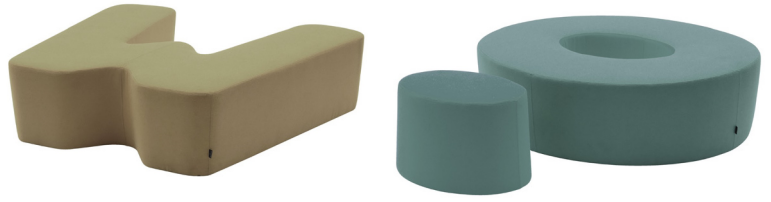

LOVE LETTERS

Simone Micheli / 2015

Letter-shaped individual benches

Seat height 46,5 cm

Base: plywood with non-deformable foam (available with non fire retardant or fire retardant foam meeting California Bulletin 117A, EN1021-1/2:2014 and Italian Class 1 IM Standards).

Covers: fabric, faux leather or C.O.M.

Available also **decorative pieces** for A-D-O Love Letters, or single ottomans suitable to sit on.

Metal glides.

Article

Upholstery

Letters

A/B/C/D/E/F/G
H/I/J/K/L/M/N
O/P/Q/R/S/T/U
V/W/X/Y/Z

IL01 - IL02 - IL03 - IL04 - IL05
IL06 - IL07 - IL08 - IL09 - IL10
IL11 - IL12 - IL13 - IL14 - IL15
IL16 - IL17 - IL18 - IL19 - IL20
IL21 - IL22 - IL23 - IL24 - IL25
IL26 -

Gazebo

Xtreme Plus / Magnum / Rivet / Spinning / Sprint
Blazer / Bowen / Gingko / Maple / Step Melange
Divina3 / Divina Melange2 / Steelcut2 / Steelcut Trio3
C.O. faux leather / C.O.M. (solid colour)

For fabric needs of each product, please contact Segis Spa

Dimensions

46,5 H Seat width 45 cm